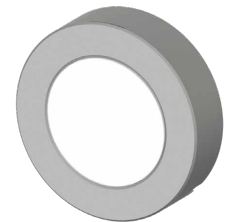

TICHE CEILING LIGHT

L15D.

Polished aluminium ceiling light for primary lighting in small rooms, accessories or furniture. Even, diffuse lighting, can be installed indoors. Mounting with concealed screws.

MID POWER LED CRI>80

Power: 3W@12Vdc

Lumen: 459Lm@12Vdc

Constant 12Vdc voltage supply

Parallel connection, 50 cm cable

Constant voltage power supplies page 236

Accessories for quick connection page 245

Dimming Accessories page 249

 **MADE IN ITALY**

BASIC CODES

L15D.

FINISHES

- 1 White
- 2 Matt black
- 5 Gloss aluminium
- 7 Brushed aluminium

LED COLOUR

- BN** 4000K
- BC** 3000K
- CC** 2700K

Code example: